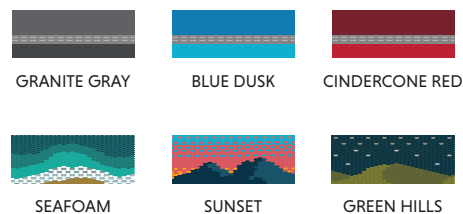

Crag™ Collar

reflective everyday collar with an easy-to-use side-release buckle

KEY FEATURES

- A** Reflective Tubelok™ webbing is colorfast and long-wearing
- B** Ruffwear's signature collar features: separate ID attachment point, Quick Ring™, and silicone tag silencer
- C** Aluminum V-ring provides a secure leash attachment point
- D** Easy-to-use side-release buckle

Colors

Washing Instructions

- Hand wash
- Use mild detergent
- Air dry

Style No.

• 25802